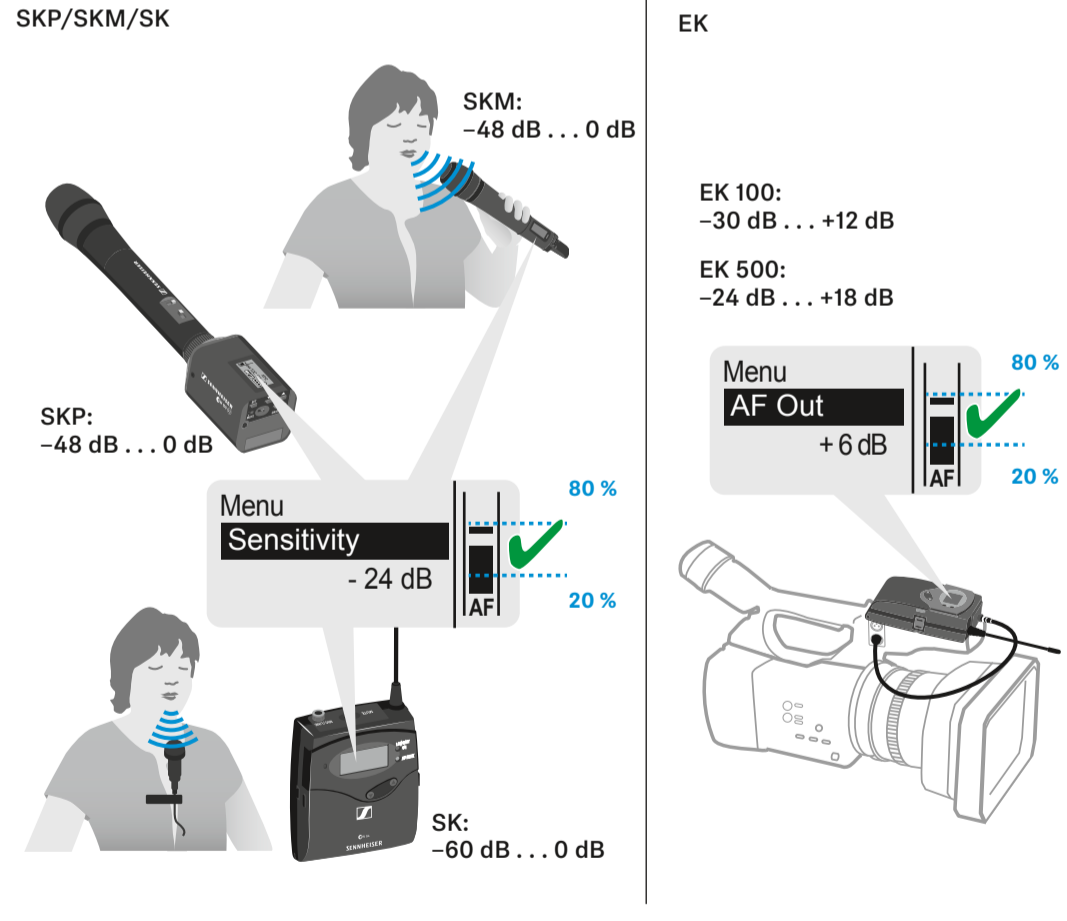

SK/SKM/SKP 500

Main menu "Menu"	Extended menu "Advanced Menu"
Sensitivity	Tune
Frequency Preset	Mute Mode (SK/SKP)
Name	RF Power
Auto Lock	Cable Emulation (SK)
Advanced	Phantom Power 48 V (SKP)
Exit	Pilot Tone
	LCD Contrast
	Reset
	Software Revision
	Exit

Display

EK

SK/SKP/SKM

Mute

SK/SKP

Camera adapter CA 2

Mute

SKM

Phones

Setup Audio Level

Mic position

ME 3-II

SKM