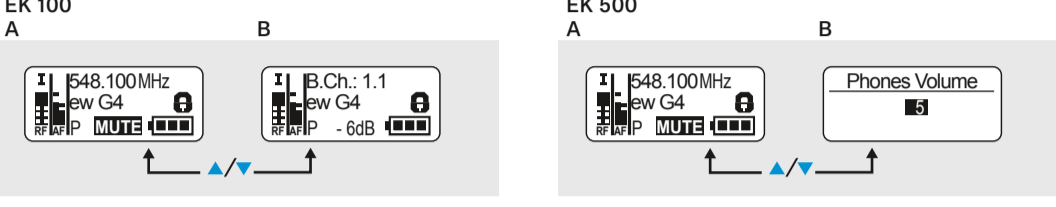

Display

EK

SK/SKP/SKM

Mute

SK/SKP

Camera adapter CA 2

Mute

SKM

Phones

Setup Audio Level

Mic position

ME 3-II

SKM