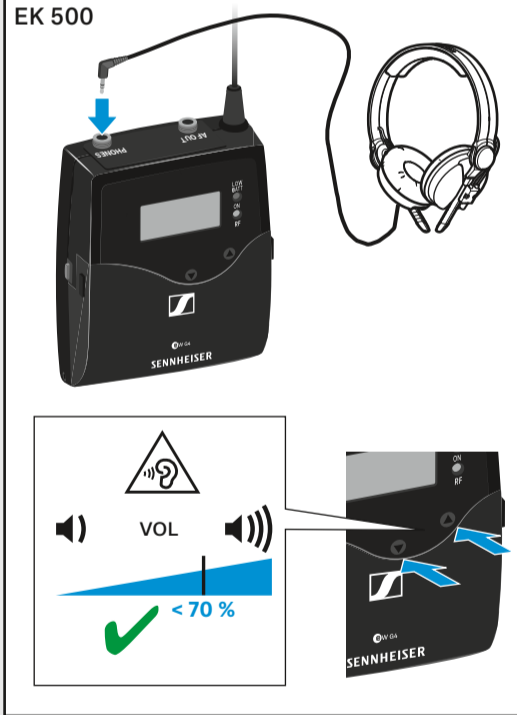

Display

EK

SK/SKP/SKM

Mute

SK/SKP

Camera adapter CA 2

Mute

SKM

Phones

Setup Audio Level

Mic position

ME 3-II

SKM