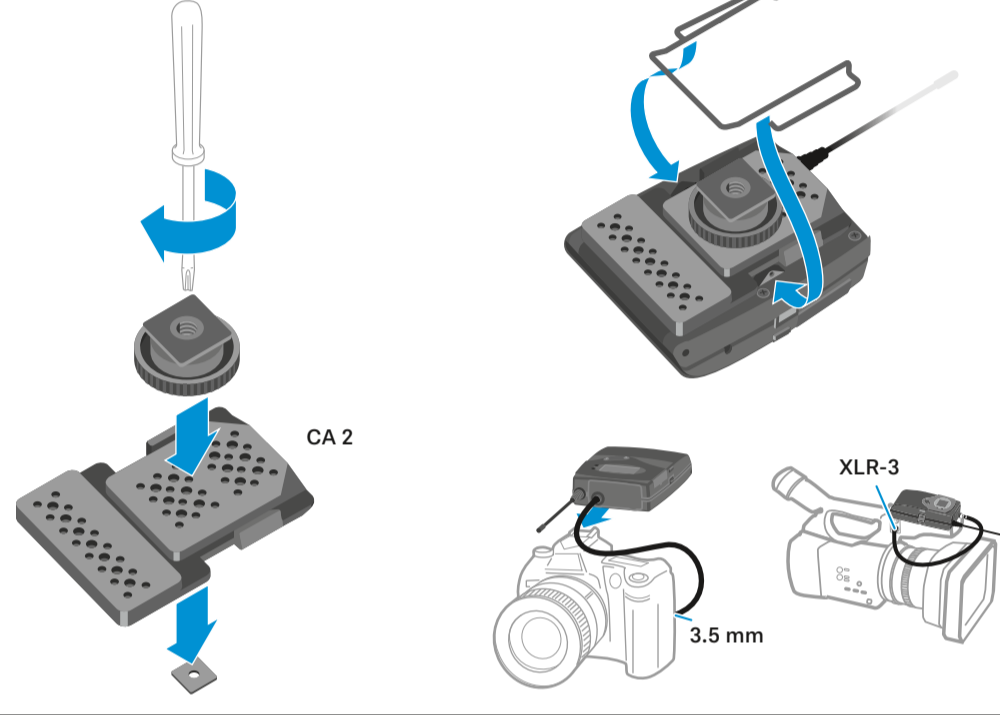

Display

EK

SK/SKP/SKM

Mute

SK/SKP

Camera adapter CA 2

Mute

SKM

Phones

Setup Audio Level

Mic position

ME 3-II

SKM