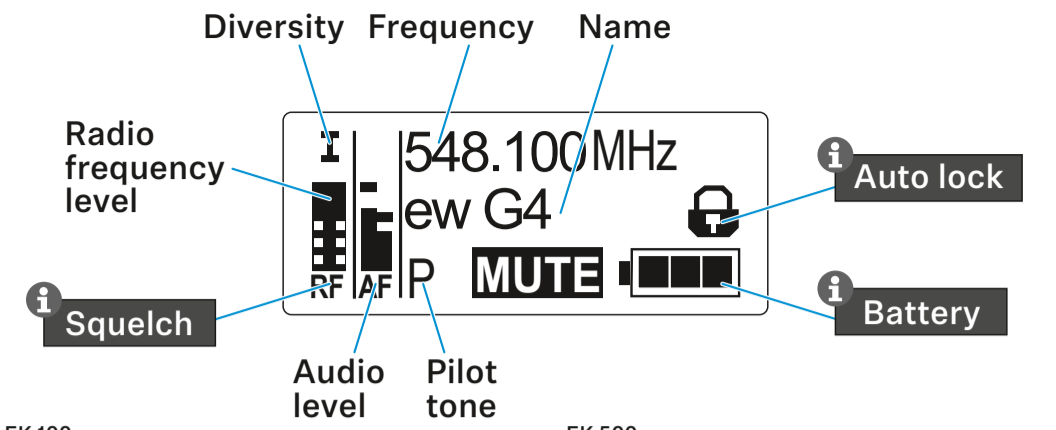

Display

EK

SK/SKP/SKM

Mute

SK/SKP

Camera adapter CA 2

Mute

SKM

Phones

Setup Audio Level

Mic position

ME 3-II

SKM