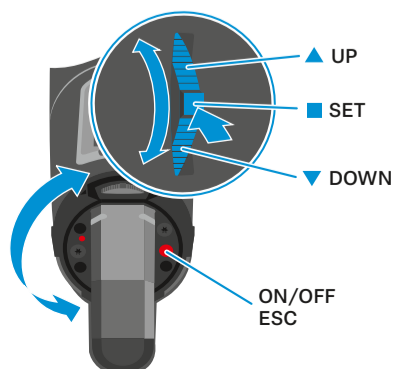

ew 100 P G4 ew 500 P G4

- Quick Guide
- Kurzanleitung
- Guide rapide
- Guida rapida
- Guía de inicio rápido
- Guia rápido
- Beknopte handleiding
- Krótka instrukcja obsługi
- Snabbguide
- Kort vejledning
- Παράρτημα
- Γρήγορος οδηγός
- Kısa Kılavuz
- Краткая инструкция
- 快速指南
- 快速使用指南
- クイックガイド
- 퀵 가이드

SENNHEISER

Sennheiser Documentation App

or online at
www.sennheiser.com/download

ew 100 P G4
ew 500 P G4

Sennheiser electronic GmbH & Co. KG

Am Labor 1, 30900 Wedemark, Germany
www.sennheiser.com

Publ. 01/18, 575862/A01

EK 100

SKP 100

SK 100/SKM 100

SK 100

SKM 100

EK 500

SKP 500

SK 500/SKM 500

SK 500

SKM 500

Battery

EK/SK

SKP

SKM

On/Off

	EK	SK/SKM/SKP
short	on	on
long	-	on + RF Mute
long	off	off

Instruction Manual

Battery

	100 %	> 8 h
	70 %	4 - 6 h
	30 %	2 - 3 h

LOW BATT

Menu

EK 100

Main menu "Menu"	"Easy Setup"	Extended menu "Advanced Menu"
Sync	Reset List	Tune
Squelch	Current List	Pilot Tone
Easy Setup	Scan New List	LCD Contrast
Frequency Preset	Exit	Reset
Name		Software Revision
AF Out		Exit
Auto Lock		
Advanced		
Exit		

SK/SKM/SKP 100

Main menu "Menu"	Extended menu "Advanced Menu"
Sensitivity	Tune
Frequency Preset	Mute Mode (SK/SKP)
Name	RF Power
Auto Lock	Cable Emulation (SK)
Advanced	Pilot Tone
Exit	LCD Contrast
	Reset
	Software Revision
	Exit

EK 500

Main menu "Menu"	"Easy Setup"	Extended menu "Advanced Menu"
Sync	Reset List	Tune
Phones Volume	Current List	Sync Settings
Squelch	Scan New List	Pilot Tone
Easy Setup	Exit	LCD Contrast
Frequency Preset		Reset
Name		Software Revision
AF Out		Exit
Equalizer		
Auto Lock		
Advanced		
Exit		

SK/SKM/SKP 500

Main menu "Menu"	Extended menu "Advanced Menu"
Sensitivity	Tune
Frequency Preset	Mute Mode (SK/SKP)
Name	RF Power
Auto Lock	Cable Emulation (SK)
Advanced	Phantom Power 48 V (SKP)
Exit	Pilot Tone
	LCD Contrast
	Reset
	Software Revision
	Exit