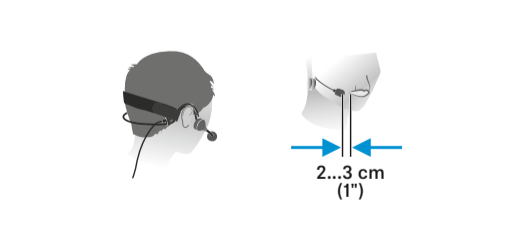

Phones

Setup Audio Level

Mic position

ME 3-II

SKM