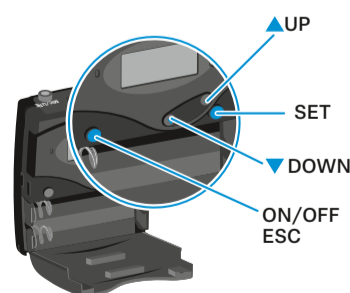

Menu

EK 100

Main menu "Menu"	"Easy Setup"	Extended menu "Advanced Menu"
Sync	Reset List	Tune
Squelch	Current List	Pilot Tone
Easy Setup	Scan New List	LCD Contrast
Frequency Preset	Exit	Reset
Name		Software Revision
AF Out		Exit
Auto Lock		
Advanced		
Exit		

SK/SKM/SKP 100

Main menu "Menu"	Extended menu "Advanced Menu"
Sensitivity	Tune
Frequency Preset	Mute Mode (SK/SKP)
Name	RF Power
Auto Lock	Cable Emulation (SK)
Advanced	Pilot Tone
Exit	LCD Contrast
	Reset
	Software Revision
	Exit

EK 500

Main menu "Menu"	"Easy Setup"	Extended menu "Advanced Menu"
Sync	Reset List	Tune
Phones Volume	Current List	Sync Settings
Squelch	Scan New List	Pilot Tone
Easy Setup	Exit	LCD Contrast
Frequency Preset		Reset
Name		Software Revision
AF Out		Exit
Equalizer		
Auto Lock		
Advanced		
Exit		

SK/SKM/SKP 500

Main menu "Menu"	Extended menu "Advanced Menu"
Sensitivity	Tune
Frequency Preset	Mute Mode (SK/SKP)
Name	RF Power
Auto Lock	Cable Emulation (SK)
Advanced	Phantom Power 48 V (SKP)
Exit	Pilot Tone
	LCD Contrast
	Reset
	Software Revision
	Exit