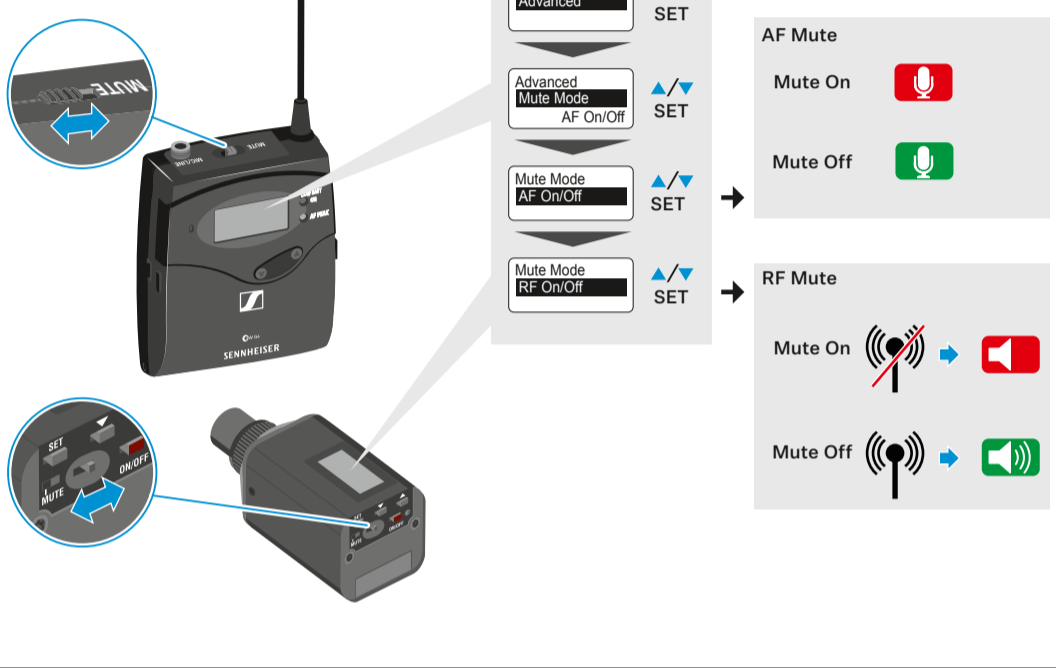

EK 500

Main menu "Menu"	"Easy Setup"	Extended menu "Advanced Menu"
Sync	Reset List	Tune
Phones Volume	Current List	Sync Settings
Squelch	Scan New List	Pilot Tone
Easy Setup	Exit	LCD Contrast
Frequency Preset		Reset
Name		Software Revision
AF Out		Exit
Equalizer		
Auto Lock		
Advanced		
Exit		

SK/SKM/SKP 500

Main menu "Menu"	Extended menu "Advanced Menu"
Sensitivity	Tune
Frequency Preset	Mute Mode (SK/SKP)
Name	RF Power
Auto Lock	Cable Emulation (SK)
Advanced	Phantom Power 48 V (SKP)
Exit	Pilot Tone
	LCD Contrast
	Reset
	Software Revision
	Exit

Display

EK

SK/SKP/SKM

Mute

SK/SKP

Camera adapter CA 2

Mute

SKM

Phones

Setup Audio Level

Mic position

ME 3-II

SKM