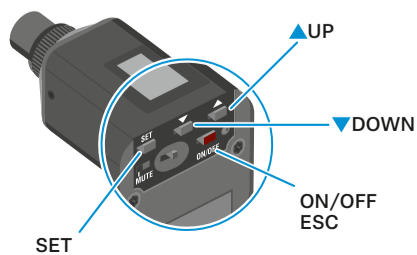

ew 100 P G4 ew 500 P G4

- Quick Guide
- Kurzanleitung
- Guide rapide
- Guida rapida
- Guía de inicio rápido
- Guia rápido
- Beknopte handleiding
- Krótka instrukcja obsługi
- Snabbguide
- Kort vejledning
- Παράρτημα
- Γρήγορος οδηγός
- Kısa Kılavuz
- Краткая инструкция
- 快速指南
- 快速使用指南
- クイックガイド
- 퀵 가이드

SENNHEISER

Sennheiser Documentation App

or online at
www.sennheiser.com/download

ew 100 P G4
ew 500 P G4

Sennheiser electronic GmbH & Co. KG

Am Labor 1, 30900 Wedemark, Germany
www.sennheiser.com

Publ. 01/18, 575862/A01

EK 100

SKP 100

SK 100/SKM 100

SK 100

SKM 100

EK 500

SKP 500

SK 500/SKM 500

SK 500

SKM 500

Battery

EK/SK

SKP

SKM

On/Off

	EK	SK/SKM/SKP
short	on	on
long	-	on + RF Mute
long	off	off

Instruction Manual

Battery

	100 %	> 8 h
	70 %	4 - 6 h
	30 %	2 - 3 h

LOW BATT

Menu

EK 100

Main menu "Menu"	"Easy Setup"	Extended menu "Advanced Menu"
Sync	Reset List	Tune
Squelch	Current List	Pilot Tone
Easy Setup	Scan New List	LCD Contrast
Frequency Preset	Exit	Reset
Name		Software Revision
AF Out		Exit
Auto Lock		
Advanced		
Exit		

SK/SKM/SKP 100

Main menu "Menu"	Extended menu "Advanced Menu"
Sensitivity	Tune
Frequency Preset	Mute Mode (SK/SKP)
Name	RF Power
Auto Lock	Cable Emulation (SK)
Advanced	Pilot Tone
Exit	LCD Contrast
	Reset
	Software Revision
	Exit

EK 500

Main menu "Menu"	"Easy Setup"	Extended menu "Advanced Menu"
Sync	Reset List	Tune
Phones Volume	Current List	Sync Settings
Squelch	Scan New List	Pilot Tone
Easy Setup	Exit	LCD Contrast
Frequency Preset		Reset
Name		Software Revision
AF Out		Exit
Equalizer		
Auto Lock		
Advanced		
Exit		

SK/SKM/SKP 500

Main menu "Menu"	Extended menu "Advanced Menu"
Sensitivity	Tune
Frequency Preset	Mute Mode (SK/SKP)
Name	RF Power
Auto Lock	Cable Emulation (SK)
Advanced	Phantom Power 48 V (SKP)
Exit	Pilot Tone
	LCD Contrast
	Reset
	Software Revision
	Exit