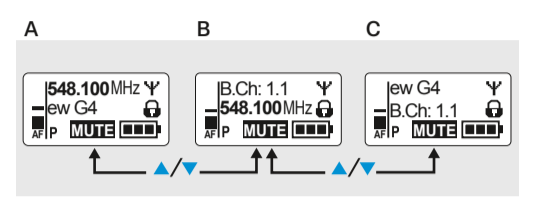

SK/SKP/SKM