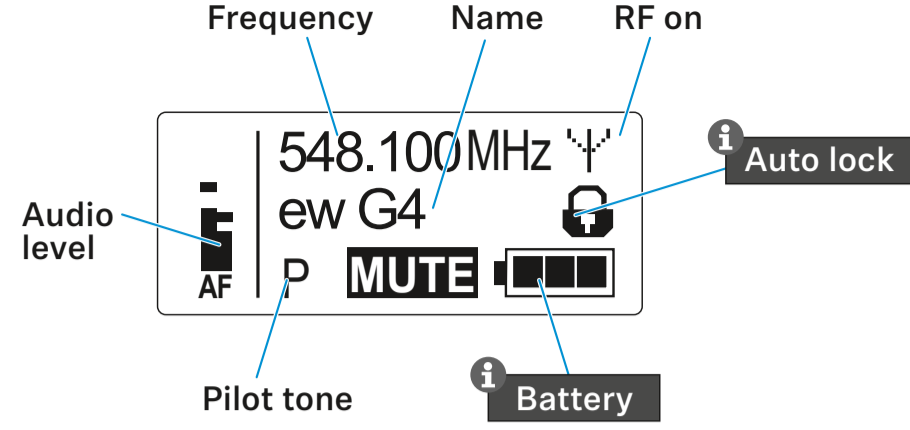

SK/SKP/SKM