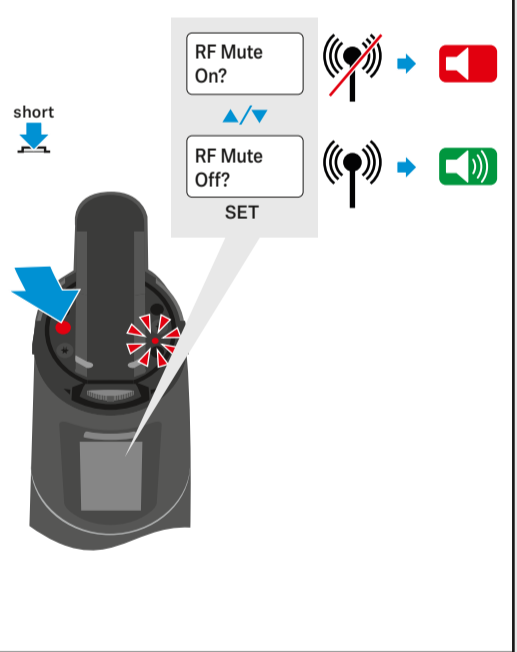

EK 500

Main menu "Menu"	"Easy Setup"	Extended menu "Advanced Menu"
Sync	Reset List	Tune
Phones Volume	Current List	Sync Settings
Squelch	Scan New List	Pilot Tone
Easy Setup	Exit	LCD Contrast
Frequency Preset		Reset
Name		Software Revision
AF Out		Exit
Equalizer		
Auto Lock		
Advanced		
Exit		

SK/SKM/SKP 500

Main menu "Menu"	Extended menu "Advanced Menu"
Sensitivity	Tune
Frequency Preset	Mute Mode (SK/SKP)
Name	RF Power
Auto Lock	Cable Emulation (SK)
Advanced	Phantom Power 48 V (SKP)
Exit	Pilot Tone
	LCD Contrast
	Reset
	Software Revision
	Exit

Display

EK

SK/SKP/SKM

Mute

SK/SKP

Camera adapter CA 2

Mute

SKM

Phones

Setup Audio Level

Mic position

ME 3-II

SKM