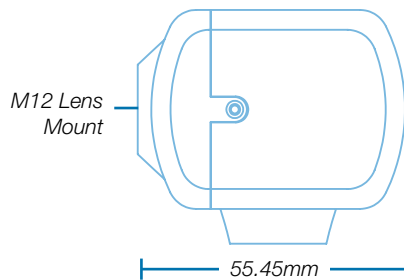

The Marshall CV503 offers Full-HD 1920x1080p video at up to 60 fps in a sturdy, durable form factor, and straightforward design. The CV503 is suitable for use in Full-HD broadcast and Pro AV workflows including live broadcast productions, sportscast, newscast, reality television, concerts, corporate, government, courtroom, house of worship, and many more.

PRODUCT FEATURES

- 3G/HDSDI output
- 2.5 Megapixel (1/2.86") sensor (4:2:2 color)
- Interchangeable M12 lens mount (includes stock 3.6mm lens (72°H. AOV))
- Full-HD resolutions: 1920 x 1080p, 1920 x 1080i, and 1280 x 720p
- Frame rates: 60, 59.94, 50, 30, 29.97, 25, 24, 23.98 fps
- Remote adjust through RS485 (Visca) or OSD menu joystick
- Wide range of picture adjustment settings including paint (red/blue), white balance, gain control, pedestal (blacks), white clip, exposure, gamma, and more