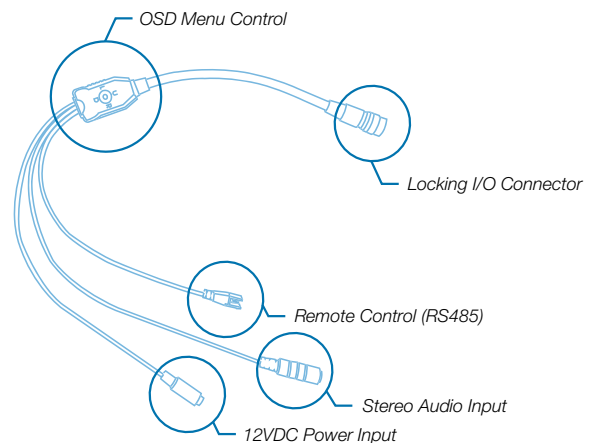

Marshall

BROADCAST & PRO AV

CV503

Miniature Full-HD Camera (3G/HDSDI)

3GSDI

LENS
OPTIONS

RS-485
CONTROL

TRS AUDIO

The Marshall CV503 offers Full-HD 1920x1080p video at up to 60 fps in a sturdy, durable form factor, and straightforward design. The CV503 is suitable for use in Full-HD broadcast and Pro AV workflows including live broadcast productions, sportscast, newscast, reality television, concerts, corporate, government, courtroom, house of worship, and many more.

PRODUCT FEATURES

- 3G/HDSDI output
- 2.5 Megapixel (1/2.86") sensor (4:2:2 color)
- Interchangeable M12 lens mount (includes stock 3.6mm lens (72°H. AOV))
- Full-HD resolutions: 1920 x 1080p, 1920 x 1080i, and 1280 x 720p
- Frame rates: 60, 59.94, 50, 30, 29.97, 25, 24, 23.98 fps
- Remote adjust through RS485 (Visca) or OSD menu joystick
- Wide range of picture adjustment settings including paint (red/blue), white balance, gain control, pedestal (blacks), white clip, exposure, gamma, and more