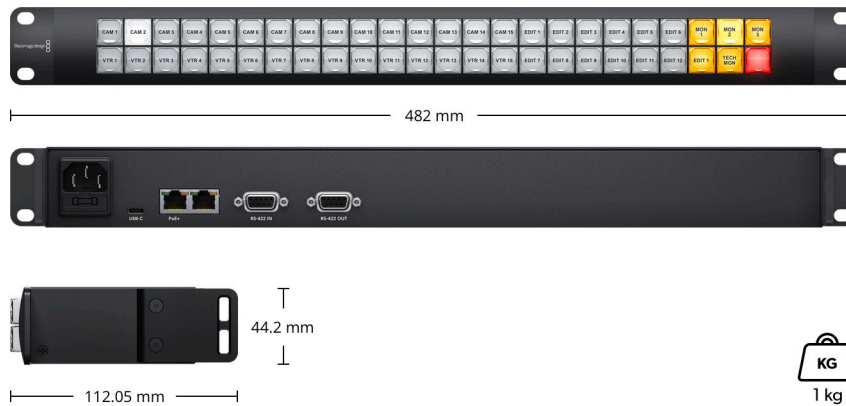

Strombedarf

Power Fail Protection

Button configurations and router communication preserved and restored instantly at power on.
Button configuration can also be saved for later recall.

Power Supply

Internal 100 - 240 V AC

Physische Spezifikationen

Umgebung

Storage temperature

-20° to 45° C (-4° to 113° F)

Relative Humidity

0% to 90% non-condensing

Im Lieferumfang enthalten

Videohub Smart Control Pro

Garantie

12 Months Limited Warranty.