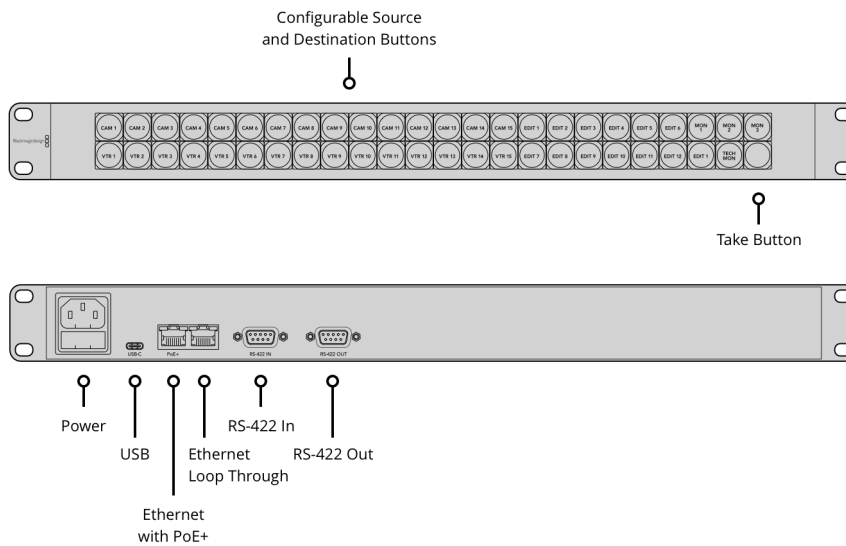

Videohub Smart Control Pro

When you want the fastest routing you can get, then Videohub Smart Control Pro lets you route with a single button press. Program each button for a single router cross point and when pressed the route is made. You can program to have multiple destinations and even a take button! Powers via DC or the Ethernet connection!

Anschlüsse

Ethernet

RJ45 Ethernet In and Out. Power over ethernet supported on Ethernet In. No power over ethernet on Ethernet Out.

RS-422

In and Out (for future implementation)

Computer Interface

USB-C for configuration and software updates.

Power

100 - 240 AC