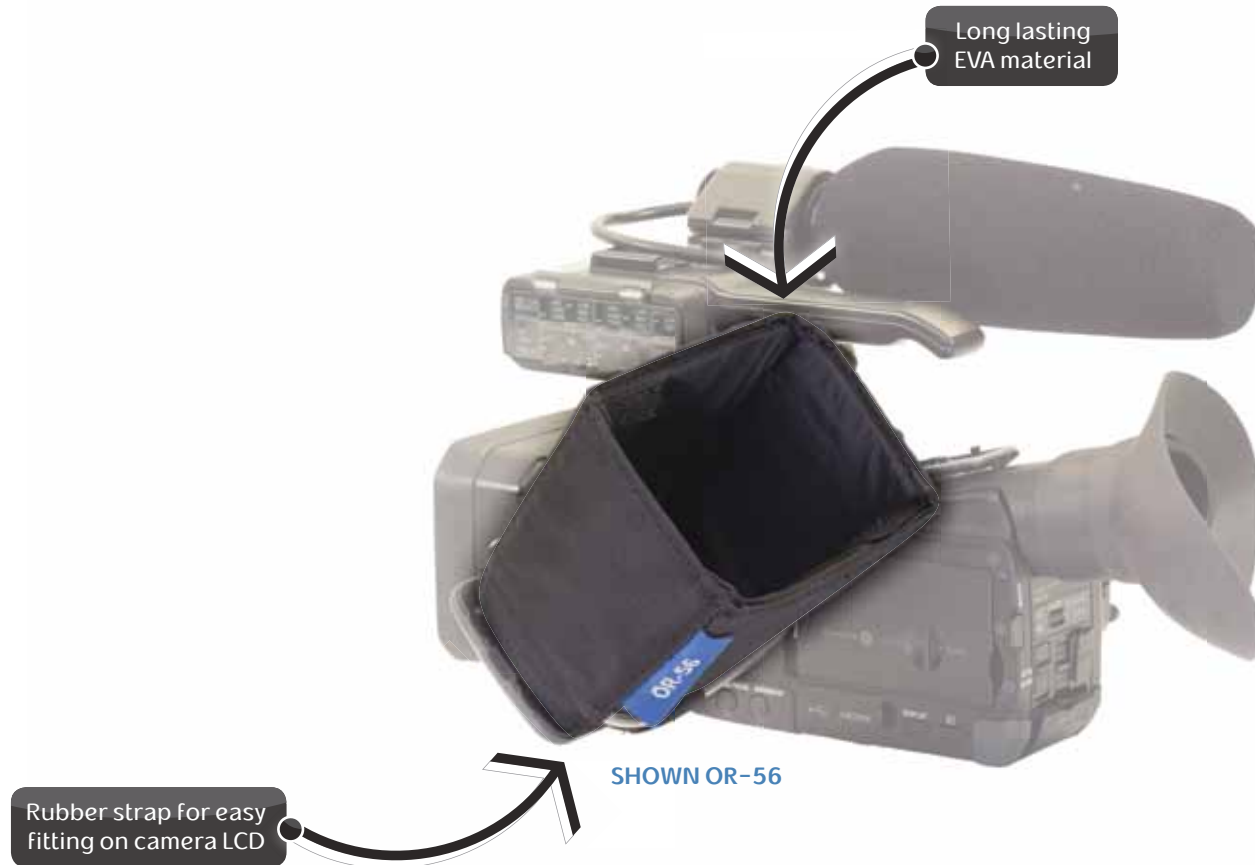

SCAN & WATCH

Bungee cord to hold mono pod or tripod

Aluminum frame for extra protection

Padded ventilated backpack system with EVA+ MESH.

USB power connector for easy charging of any mobile phone or tablet.

Integral rain cover

SHOWN OR-20

RAIN COVER

MODELS: OR-100/102/104

Designed to cover and protect video camera from rain, dust and the elements when shooting outdoors.

Model	Internal: cm/Inch	External: cm/inch	Weight: Kg/ Lb
OR-100	L: 37cm/ 14.56" H: 32cm/ 12.59"	L: 37cm/ 14.56" H: 32cm/ 12.59"	0.29kg /0.65Lb
OR-102	L: 55cm/21.65" H: 36cm/ 14.17"	L: 55cm/ 21.65" H: 36cm/ 14.17"	0.4kg/0.88Lb
OR-104	L: 68cm/ 26.77" H: 40cm/ 15.75"	L: 68cm/ 26.77" H: 40cm/ 15.75"	0.44kg/0.96Lb

SCAN & WATCH 

CAMERA LCD HOOD

MODELS: OR-50/52/56

Designed to help camera operators view images on the LCD screen when shooting outdoors in direct sunlight. The hood is easily attached to the camera LCD.