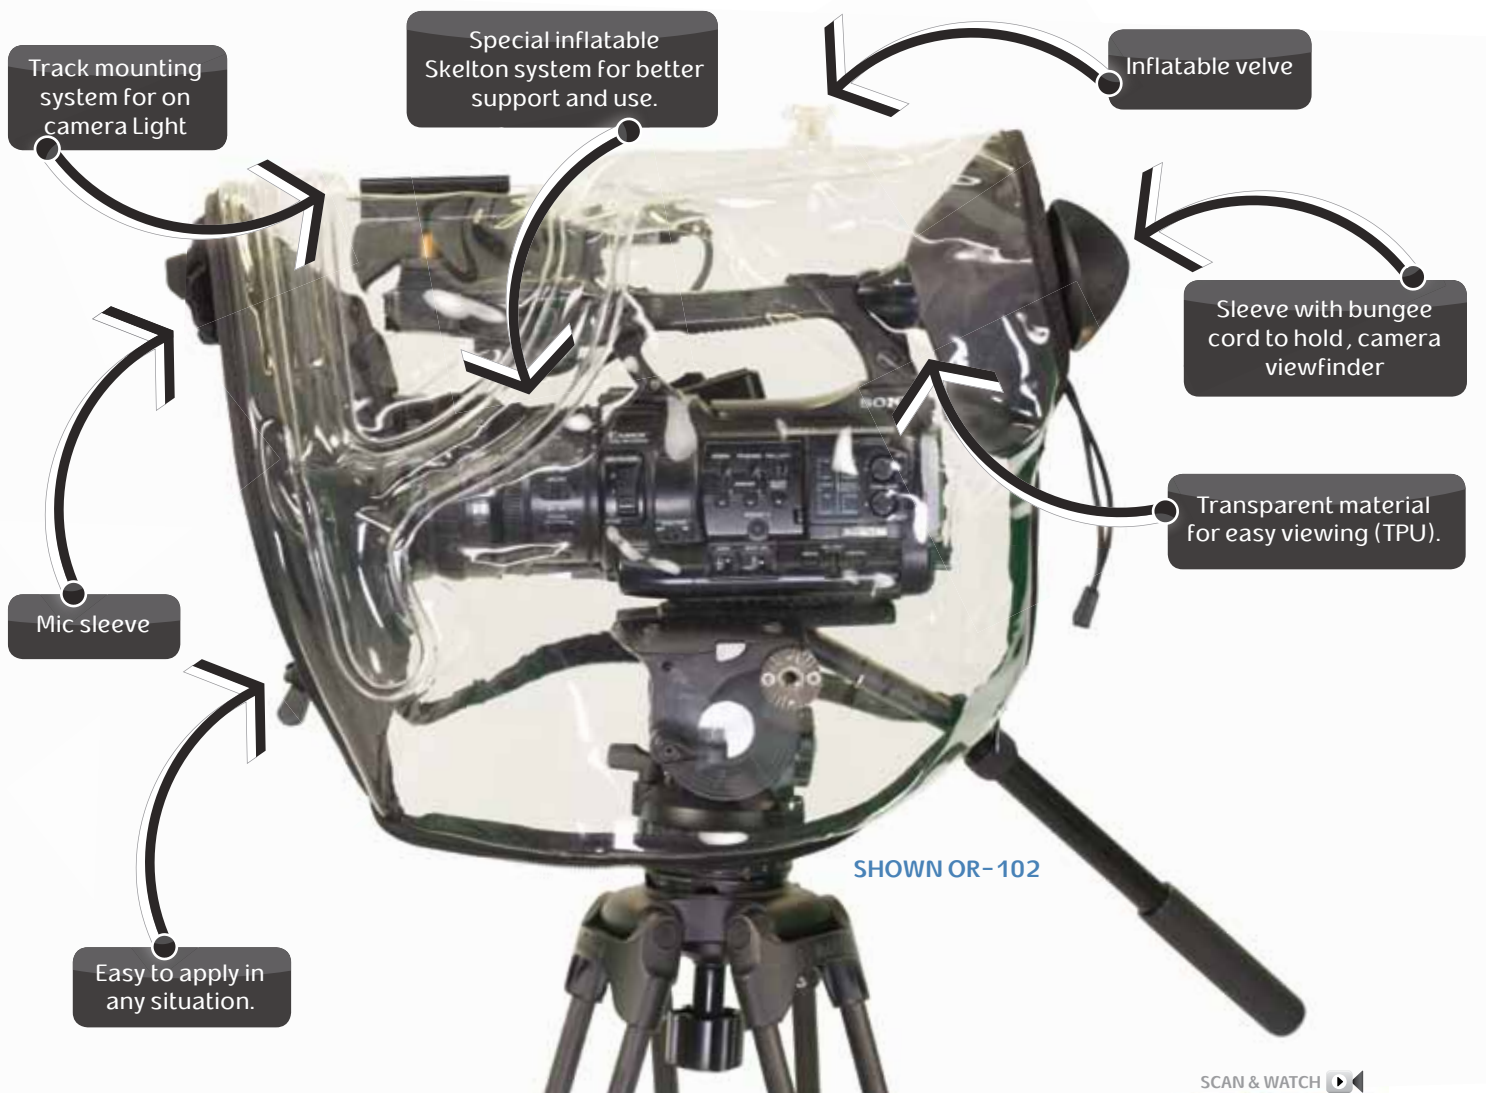

Integral rain cover

SHOWN OR-20

RAIN COVER

MODELS: OR-100/102/104

Designed to cover and protect video camera from rain, dust and the elements when shooting outdoors.

Model	Internal: cm/Inch	External: cm/inch	Weight: Kg/ Lb
OR-100	L: 37cm/ 14.56" H: 32cm/ 12.59"	L: 37cm/ 14.56" H: 32cm/ 12.59"	0.29kg /0.65Lb
OR-102	L: 55cm/21.65" H: 36cm/ 14.17"	L: 55cm/ 21.65" H: 36cm/ 14.17"	0.4kg/0.88Lb
OR-104	L: 68cm/ 26.77" H: 40cm/ 15.75"	L: 68cm/ 26.77" H: 40cm/ 15.75"	0.44kg/0.96Lb

SCAN & WATCH 

CAMERA LCD HOOD

MODELS: OR-50/52/56

Designed to help camera operators view images on the LCD screen when shooting outdoors in direct sunlight. The hood is easily attached to the camera LCD.