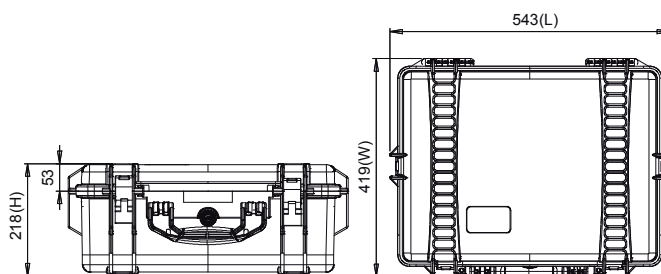

Plaber s.r.l. - HPRC cases

Via Div Tridentina, 10
I-36061 Bassano del Grappa
Vicenza - Italy

Tel +39 0424 809150
Fax +39 0424 808548

HPRC USA

240 Anderson Avenue
07074 Moonachie
New Jersey - USA

Tel +1 201 617 2010
Fax +1 201 617 2001

www.hprc.it
E: info@hprc.it

APPROVALS
ATA 300
IP67
STANAG 4280
DS 81-41

TEST
DROP
IMPACT
HANDLE
WATERTIGHT INTEGRITY
UV COLOR AND MATERIAL
PROTECTION