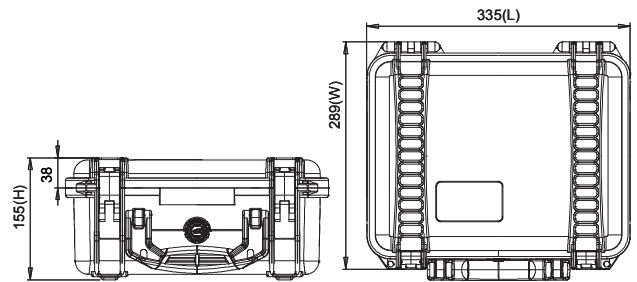

TECHNICAL DRAWING

* cubed foam

APPROVALS
ATA 300
IP67
STANAG 4280
DS 81-41

TEST
DROP
IMPACT
HANDLE
WATERTIGHT INTEGRITY
UV COLOR AND MATERIAL
PROTECTION

ACCESSORIES

HPRCCUB2300

CUBED FOAM
USA:HPRCFO (foam only)

HPRCLO708TSA-1

PADLOCK - TSA

HPRCBAG2300

INTERIOR BAG
USA:HPRCIC (internal case)

HPRPCPF-003-01

PANEL FRAME
(panel not included)