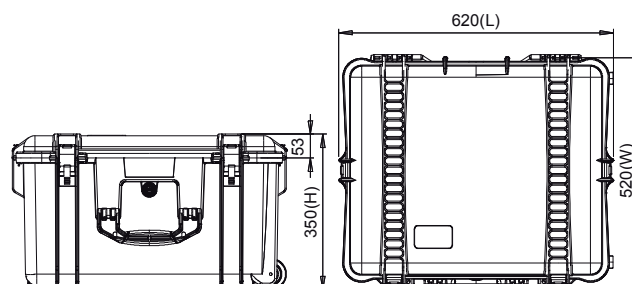

TECHNICAL DRAWING

Plaber s.r.l. - HPRC cases

Via Div Tridentina, 10
I-36061 Bassano del Grappa
Vicenza - Italy

Tel +39 0424 809150
Fax +39 0424 808548

HPRC USA

240 Anderson Avenue
07074 Moonachie
New Jersey - Usa

Tel +1 201 617 2010
Fax +1 201 617 2001

www.hprc.it
E: info@hprc.it

APPROVALS
ATA 300
IP67
STANAG 4280
DS 81-41

TEST
DROP
IMPACT
HANDLE
WATERTIGHT INTEGRITY
UV COLOR AND MATERIAL
PROTECTION