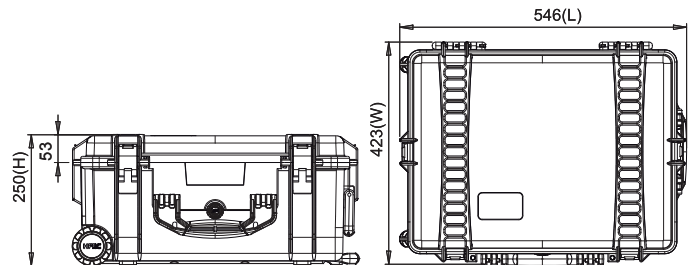

TECHNICAL DRAWING