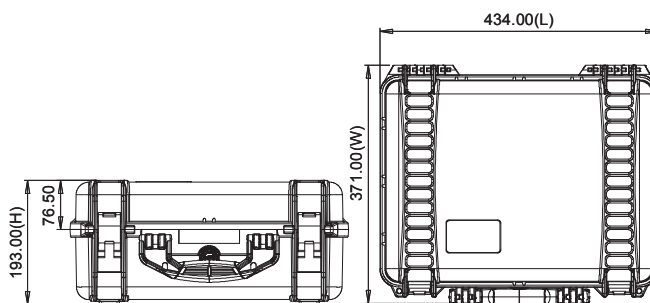

TECHNICAL FEATURES

Dimension:

internal dimension 409x306x175(mm) - 16.10x12.05x6.89(in)
external dimension 434x371x193(mm) - 17.09x14.61x7.60(in)

Weight:

3,14kg - 6.92lbs

Temperature rating:

Minimum -40°C -40°F Maximum +80°C +176°F