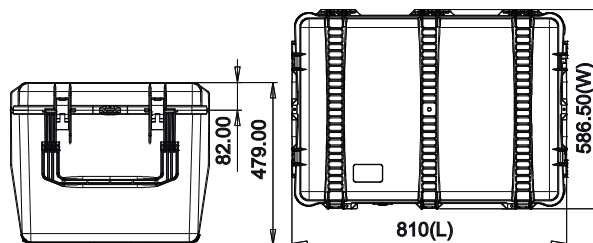

TECHNICAL DRAWING

APPROVALS
ATA 300
IP67
STANAG 4280
DS 81-41

TEST
DROP
IMPACT
HANDLE
WATERTIGHT INTEGRITY
UV COLOR AND MATERIAL
PROTECTION

ACCESSORIES

HPRCCUB2800W
CUBED FOAM
USA:HPRCFO (foam only)

HPRCLO708TSA-1
PADLOCK - TSA

HPRCBAG2800W
INTERIOR BAG
USA:HPRCIC (internal case)

HPRCORG2800W
LID ORGANIZER

HPRCSFD800W SOFT PADDED
OPEN DECK + DIVIDERS USA:
HPRCDK (divider kit)