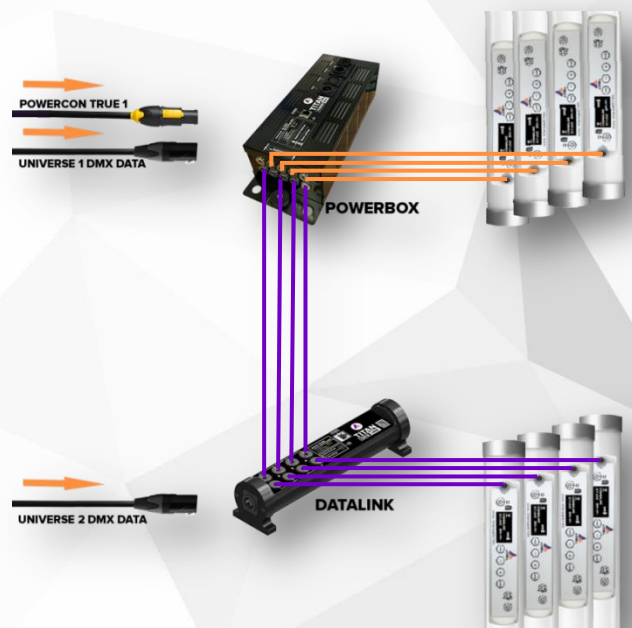

DATA LINK

Item code: **FP3-DTL**

Required device to send wired DMX to Hyperion Tube. Also useful for Titan Tube and Helios Tube if no Titan PowerBox is available or to work with multiple universes on one PowerBox

Electrical

Input Voltage
4 x 24VDC, Max 4A

Output Voltage
4 x 24VDC

Power pass through to the four outputs

Data

Data Input by
- XLR-DMX (in+out)
- Art-Net (1 Universe)
- sACN (1 Universe)

IP Address can be selected between 2.x, 10.x and DHCP.
Universe ID can be set by web-interface or pushbutton (by button only 1-16).

Output Data
DMX via DC socket

Wireless Data
n/a

Construction

Housing
Aluminium

IP Rating
IP20

Operating Temperature
0-40 °C | 32-104 °F

Weight
0.5kg | 1.10lbs

Dimensions
267 x 69 x 64mm
10.51 x 2.72 x 2.52 inches

Environment
Indoor

Drawings

Power and Data connection with PSU
Up to 4 tubes can be connected with 4 power supplies

Connecting Multiple DMX universes to 1 Powerbox

**Suitable for Helios Tube, Titan Tube and Hyperion Tube