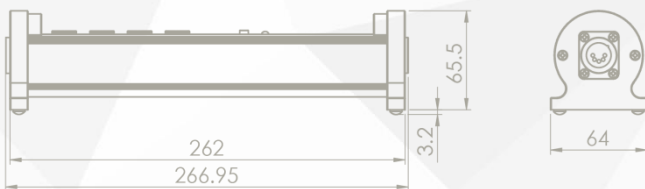

Electrical

Input Voltage
4 x 24VDC, Max 4A

Output Voltage
4 x 24VDC

Power pass through to the four outputs

Data

Data Input by
- XLR-DMX (in+out)
- Art-Net (1 Universe)
- sACN (1 Universe)

IP Address can be selected between 2.x, 10.x and DHCP.
Universe ID can be set by web-interface or pushbutton (by button only 1-16).

Output Data
DMX via DC socket

Wireless Data
n/a

Construction

Housing
Aluminium

IP Rating
IP20

Operating Temperature
0-40 °C | 32-104 °F

Weight
0.5kg | 1.10lbs

Dimensions
267 x 69 x 64mm
10.51 x 2.72 x 2.52 inches

Environment
Indoor

Drawings

Power and Data connection with PSU
Up to 4 tubes can be connected with 4 power supplies

Connecting Multiple DMX universes to 1 Powerbox

**Suitable for Helios Tube, Titan Tube and Hyperion Tube