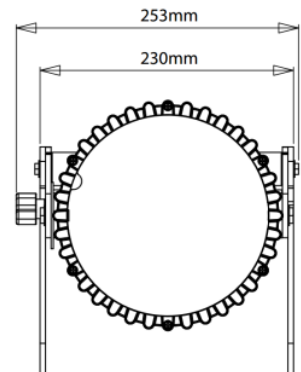

Electrical

Battery
LG Chem Lithium-ion
Battery Lifetime
70% after 300 cycles
LED Lifetime
50.000 Hours
Charging time (nominal)
7 Hours
Input Voltage
90-264V 47-63Hz
Input Current
2A/115VAC ~ 1.0A/230VAC
Inrush Current
Cold start 70A/230VAC