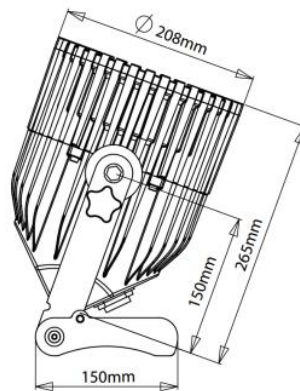

Electrical

Battery
LG Chem Lithium-ion
Battery Lifetime
70% after 300 cycles
LED Lifetime
50.000 Hours
Charging time (nominal)
7 Hours
Input Voltage
90-264V 47-63Hz
Input Current
2A/115VAC ~ 1.0A/230VAC
Inrush Current
Cold start 70A/230VAC