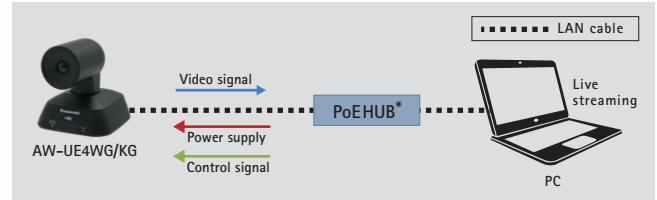

Using PoE Supply