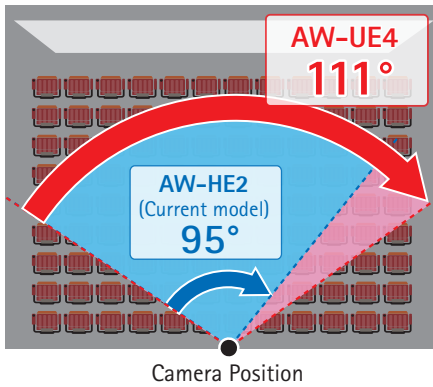

4K Integrated Camera AW-UE4WG/KG

High-Quality 4K 30p/25p Video Output

Enables 3840 x 2160 4K output and a variety of other formats.

Output format (Preliminary)

4K	2160/30p, 2160/29.97p, 2160/25p
HD	1080/60p, 1080/59.94p, 1080/50p, 1080/30p, 1080/29.97p, 1080/25p
	720/60p, 720/59.94p, 720/50p

Ultra-Wide-Angle Lens with a 111° Field of View

Enables the entire space to be captured regardless of the installation position.

The 111° Field of View