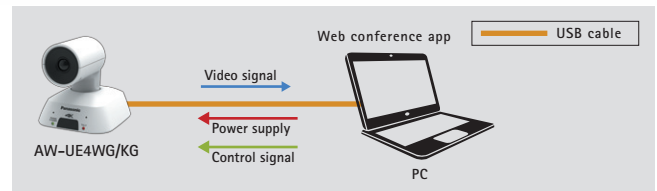

Using as a USB Camera

*AC adapter or PoE supply is required for HDMI output.

<Specifications>

(Preliminary)

Power Requirements	DC 5 V (USB) DC 42 V - 57 V (PoE)
Dimensions (W x H x D)	123 mm x 131 mm x 136 mm (4-53/64 inches x 5-5/32 inches x 5-11/32 inches)
Imaging Sensors	1/2.5-type MOS
Lens	Digital zoom: 4x
Horizontal angle of view	111°
Video output	HDMI, IP, USB
Internal mic	Yes (with mute function)
Pan/Tilt	Manual adjustment.
Panning Range	220° (±110°)
Tilting range	50° (±25°)

*Specifications are subject to change without prior notice for product improvement, etc.

* The terms HDMI and HDMI High-Definition Multimedia Interface, and the HDMI Logo are trademarks or registered trademarks of HDMI Licensing Administrator, Inc. in the United States and other countries.

Panasonic®

Panasonic Corporation
Connected Solutions Company

2-15 Matsuba-cho, Kadoma, Osaka 571-8503 Japan

For more information, please visit Panasonic web site
<https://pro-av.panasonic.net/en/qr/>